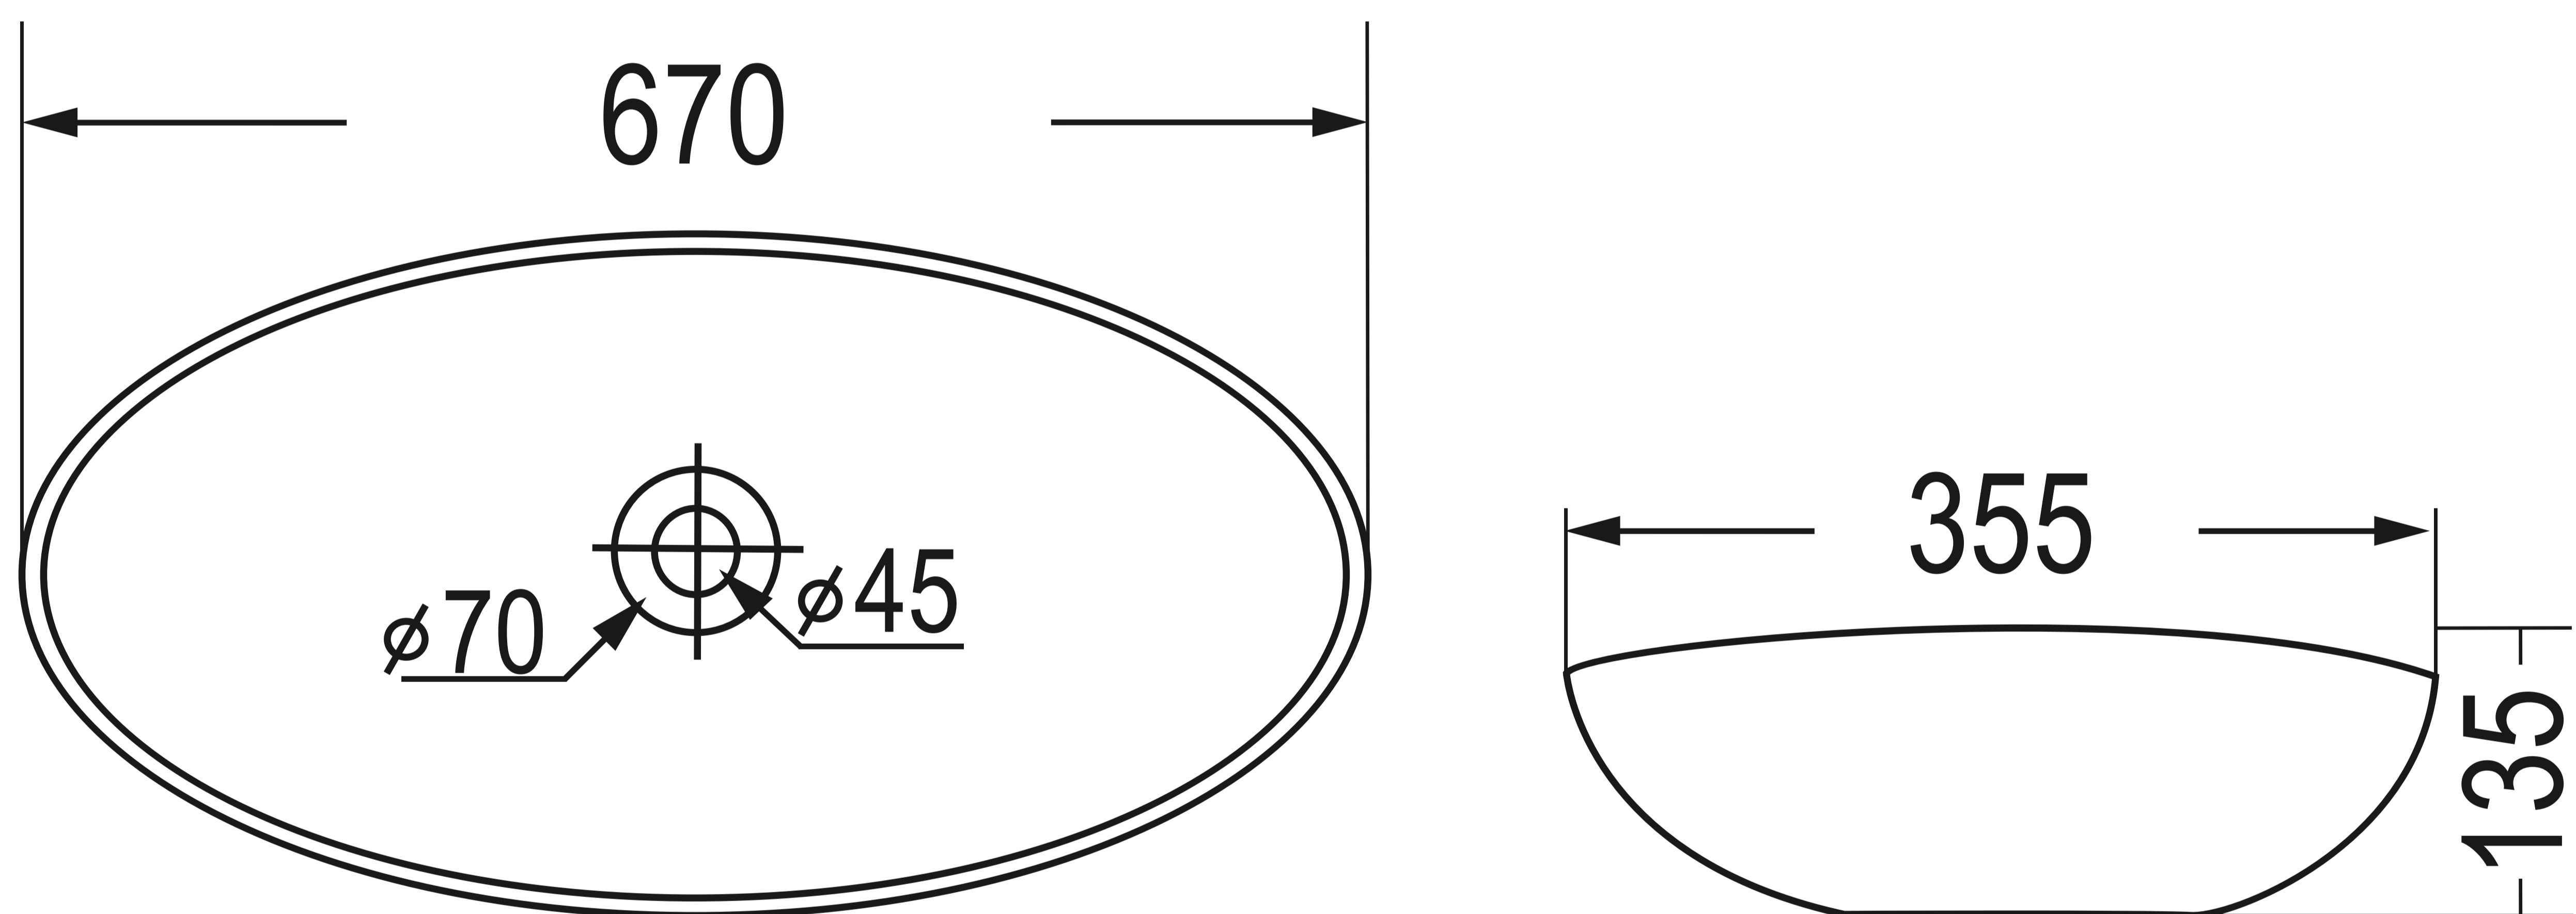

Stone Basin - Aura Gold

Product Code : 9008

Technical Drawing

All dimension are in **mm**